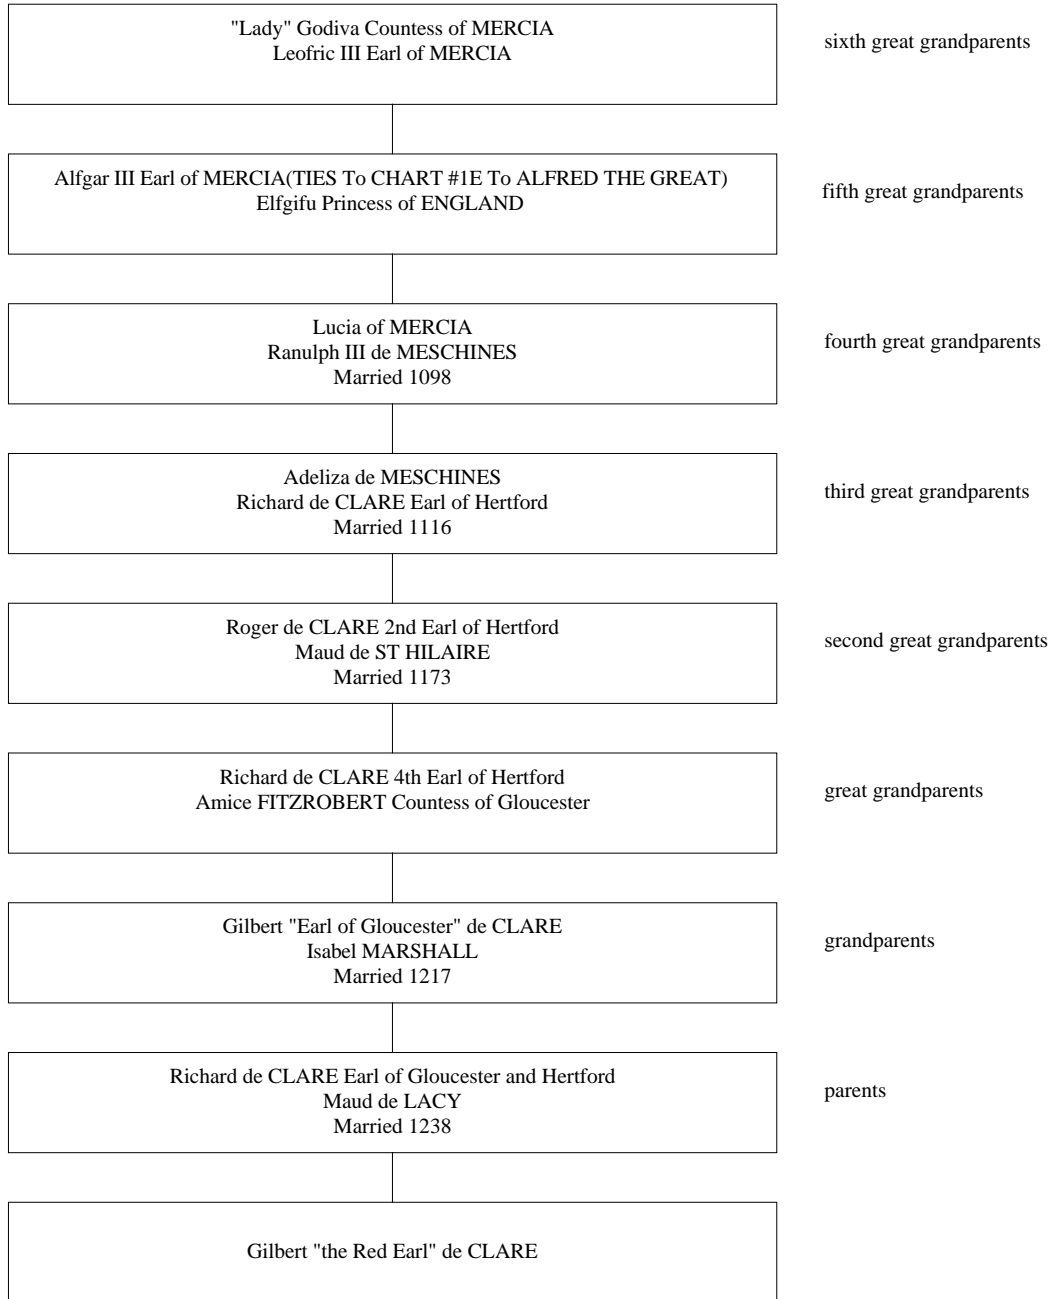

Supplementary Chart #1

Guillaume I "Le Conquerant" de NORMANDIE(William The Conqueror) Matilda Countess of Flanders Queen of ENGLAND(Daughter of Baudouin V) Married 1053-(SEE CHART #1A to Cont. to CHARLEMAGNE)	fifteenth great grandparents
Henry I "Beauclerc" King of ENGLAND Matilda "Atheling" Caennmor Princess of SCOTLAND Married 1100(SEE CHART #1D To Cont. to SCOTTISH ROYALTY)	fourteenth great grandparents
Matilda (Maud) Empress of GERMANY Geoffrey V "le Bon" PLANTAGENET Count d'Anjou Married 1127	thirteenth great grandparents
Henry II PLANTAGENET King of England Elbeonore Princess of AQUITAINE Married 1151	twelfth great grandparents
John Lackland PLANTAGENET King of England Queen Isabella de Angoulême TAILLEFER Married 1200	eleventh great grandparents
Henry III PLANTAGENET King of England Elbeonore (Lbeonor) Countess of PROVENCE Married 1236	tenth great grandparents
Edward I Longshanks PLANTAGENET King Of England Leonor Princess of CASTILE AND LEON Married 1254	ninth great grandparents
Joan de Acre PLANTAGENET(SEE CHART #1C To Cont. To SPANISH ROYALTY) Gilbert "the Red Earl" de CLARE(SEE CHART #1B to cont. to LADY GODIVA) Married 1290(ALSO SEE CHART #1E To Cont. To ALFRED THE GREAT)	eighth great grandparents
Margaret de CLARE Hugh de AUDLEY Earl of Gloucester Married 1317	seventh great grandparents
Margaret de AUDLEY Ralph de STAFFORD Baron Married 1336	sixth great grandparents
Beatrice de STAFFORD Lord Thomas de ROOS Married 1358	fifth great grandparents
Margaret ROOS Lord Reynold GREY Married 1378	fourth great grandparents
Margaret GREY William BONVILLE Knight Married 1414	third great grandparents

Supplementary Chart #1, Pg. 2

Supplementary Chart #1A

Supplementary Chart #1B

Supplementary Chart #1C

Supplementary Chart #1D

Supplementary Chart #1E

Supplementary Chart #2

Supplementary Chart #2, Pg. 2