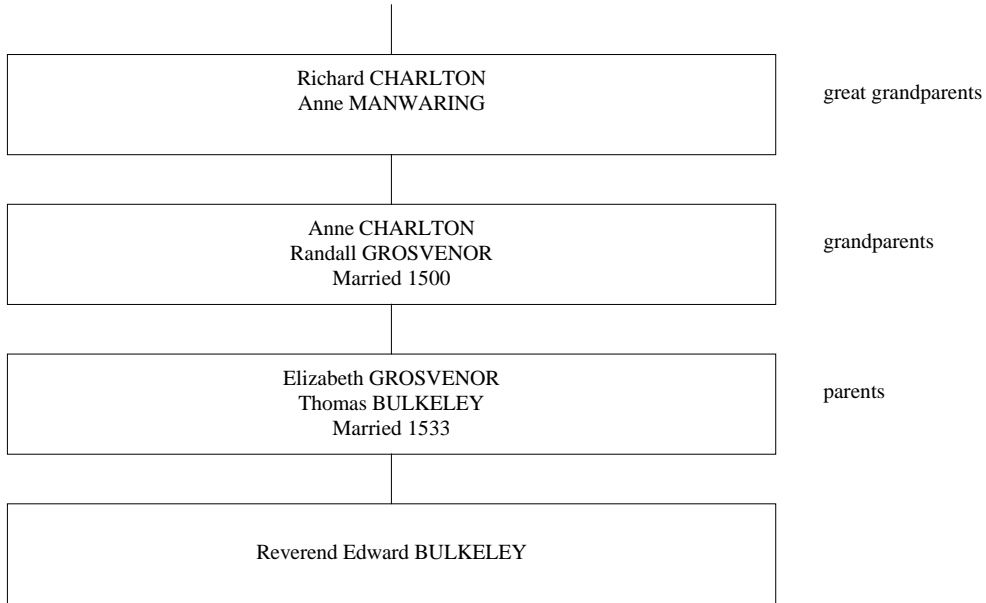

Supplementary Chart #1

Guillaume I "Le Conquerant" de NORMANDIE(William The Conqueror) Matilda Countess of Flanders Queen of ENGLAND(Daughter of Baudouin V) Married 1053-(SEE CHART #1A to Cont. to CHARLEMAGNE)	fifteenth great grandparents
Henry I "Beauclerc" King of ENGLAND Matilda "Atheling" Caennmor Princess of SCOTLAND Married 1100(SEE CHART #1D To Cont. to SCOTTISH ROYALTY)	fourteenth great grandparents
Matilda (Maud) Empress of GERMANY Geoffrey V "le Bon" PLANTAGENET Count d'Anjou Married 1127	thirteenth great grandparents
Henry II PLANTAGENET King of England Elbeonore Princess of AQUITAINE Married 1151	twelfth great grandparents
John Lackland PLANTAGENET King of England Queen Isabella de Angoulême TAILLEFER Married 1200	eleventh great grandparents
Henry III PLANTAGENET King of England Elbeonore (Lbeonor) Countess of PROVENCE Married 1236	tenth great grandparents
Edward I Longshanks PLANTAGENET King Of England Leonor Princess of CASTILE AND LEON Married 1254	ninth great grandparents
Joan de Acre PLANTAGENET(SEE CHART #1C To Cont. To SPANISH ROYALTY) Gilbert "the Red Earl" de CLARE(SEE CHART #1B to cont. to LADY GODIVA) Married 1290(ALSO SEE CHART #1E To Cont. To ALFRED THE GREAT)	eighth great grandparents
Margaret de CLARE Hugh de AUDLEY Earl of Gloucester Married 1317	seventh great grandparents
Margaret de AUDLEY Ralph de STAFFORD Baron Married 1336	sixth great grandparents
Beatrice de STAFFORD Lord Thomas de ROOS Married 1358	fifth great grandparents
Margaret ROOS Lord Reynold GREY Married 1378	fourth great grandparents
Margaret GREY William BONVILLE Knight Married 1414	third great grandparents

Supplementary Chart #1, Pg. 2

Supplementary Chart #1A

Supplementary Chart #1B

Supplementary Chart #1C

Supplementary Chart #1D

Supplementary Chart #1E

Supplementary Chart #2

Supplementary Chart #2, Pg. 2