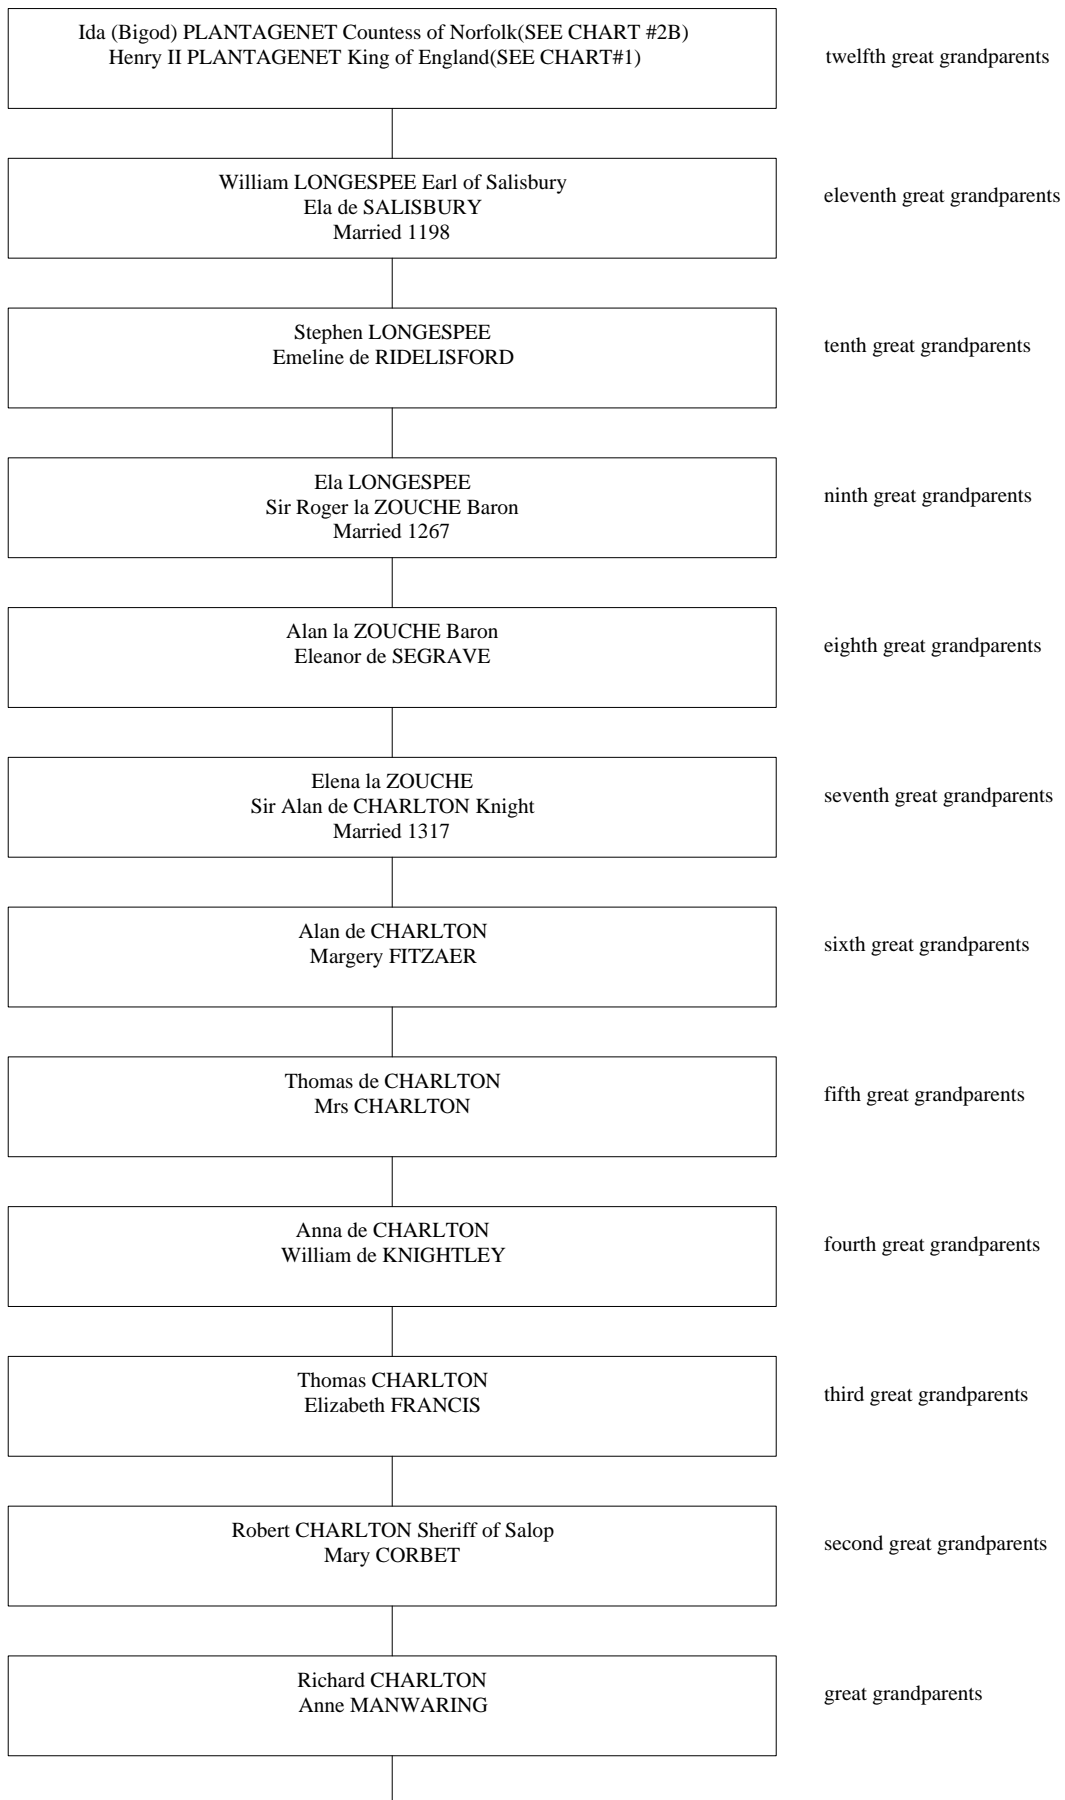

Supplementary Chart #2A