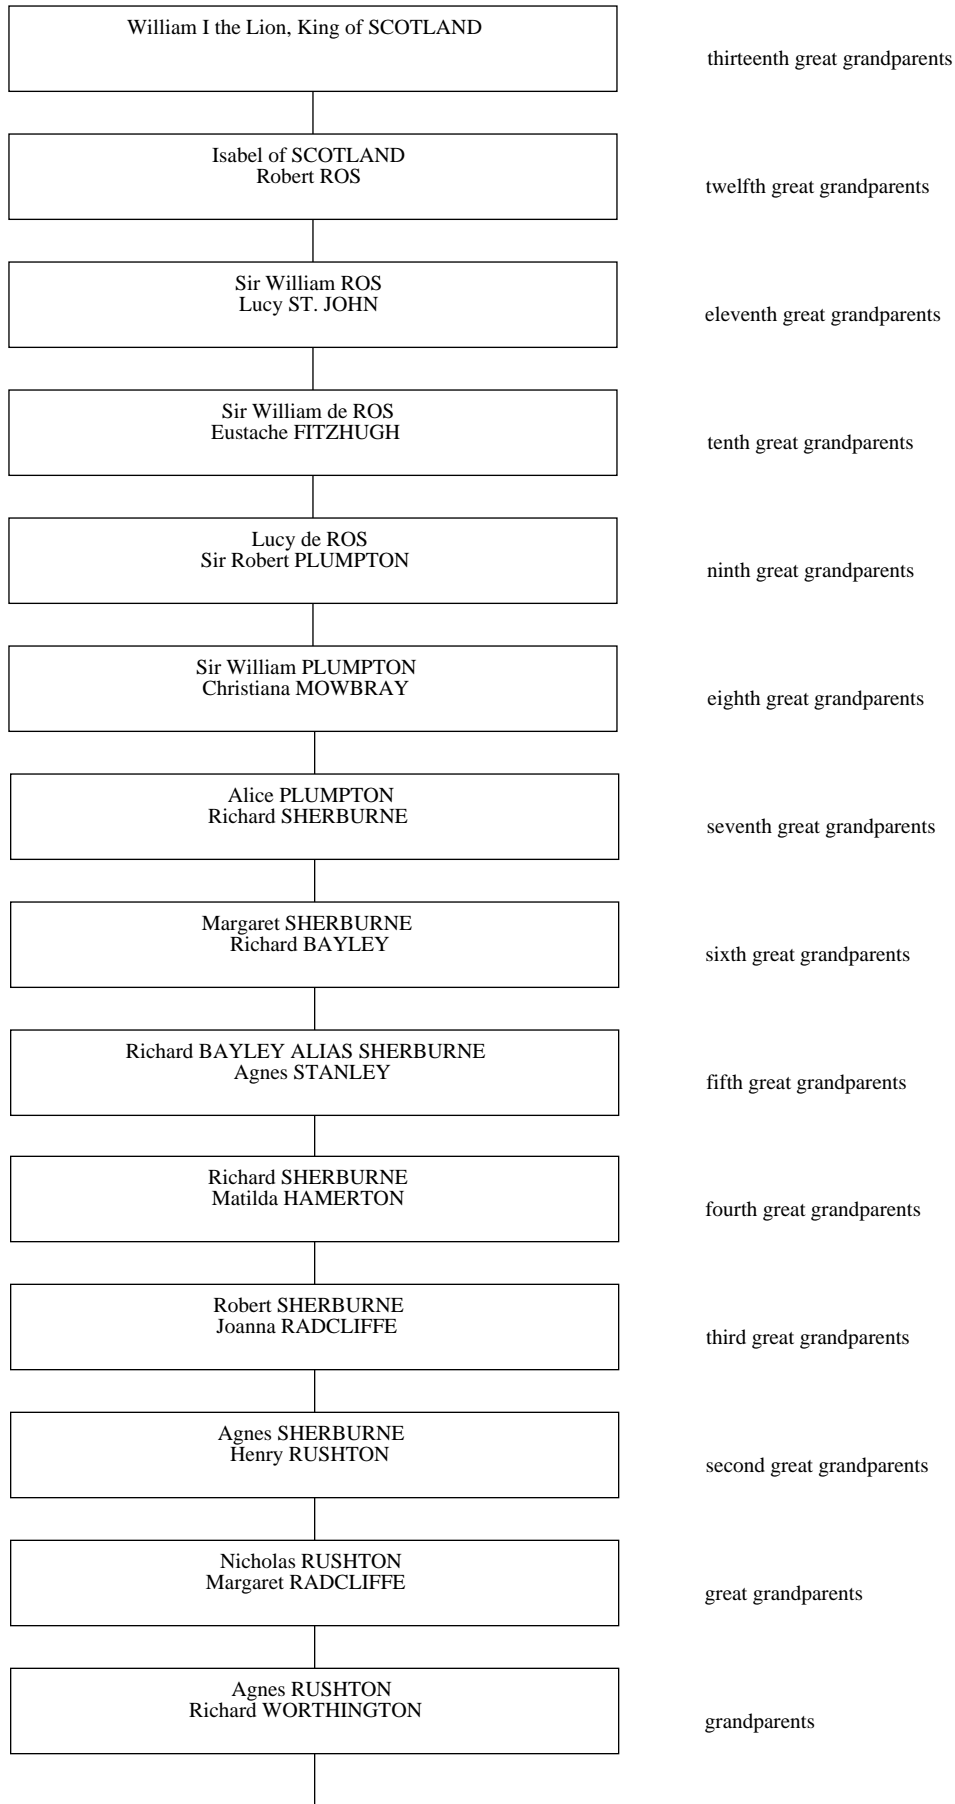

Supplementary Chart #1

Guillaume I "Le Conquerant" de NORMANDIE(William The Conqueror) Matilda Countess of Flanders Queen of ENGLAND(Daughter of Baudouin V) Married 1053-(SEE CHART #1A to Cont. to CHARLEMAGNE)	fifteenth great grandparents
Henry I "Beauclerc" King of ENGLAND Matilda "Atheling" Caennmor Princess of SCOTLAND Married 1100(SEE CHART #1D To Cont. to SCOTTISH ROYALTY)	fourteenth great grandparents
Matilda (Maud) Empress of GERMANY Geoffrey V "le Bon" PLANTAGENET Count d'Anjou Married 1127	thirteenth great grandparents
Henry II PLANTAGENET King of England Elbeonore Princess of AQUITAINE Married 1151	twelfth great grandparents
John Lackland PLANTAGENET King of England Queen Isabella de Angoulême TAILLEFER Married 1200	eleventh great grandparents
Henry III PLANTAGENET King of England Elbeonore (Lbeonor) Countess of PROVENCE Married 1236	tenth great grandparents
Edward I Longshanks PLANTAGENET King Of England Leonor Princess of CASTILE AND LEON Married 1254	ninth great grandparents
Joan de Acre PLANTAGENET(SEE CHART #1C To Cont. To SPANISH ROYALTY) Gilbert "the Red Earl" de CLARE(SEE CHART #1B to cont. to LADY GODIVA) Married 1290(ALSO SEE CHART #1E To Cont. To ALFRED THE GREAT)	eighth great grandparents
Margaret de CLARE Hugh de AUDLEY Earl of Gloucester Married 1317	seventh great grandparents
Margaret de AUDLEY Ralph de STAFFORD Baron Married 1336	sixth great grandparents
Beatrice de STAFFORD Lord Thomas de ROOS Married 1358	fifth great grandparents
Margaret ROOS Lord Reynold GREY Married 1378	fourth great grandparents
Margaret GREY William BONVILLE Knight Married 1414	third great grandparents

Supplementary Chart #2A

Supplementary Chart #2A, Pg. 2

Supplementary Chart #2B

Supplementary Chart #3

Supplementary Chart #3, Pg. 2

Supplementary Chart #3A

Supplementary Chart #4

Supplementary Chart #4, Pg. 2