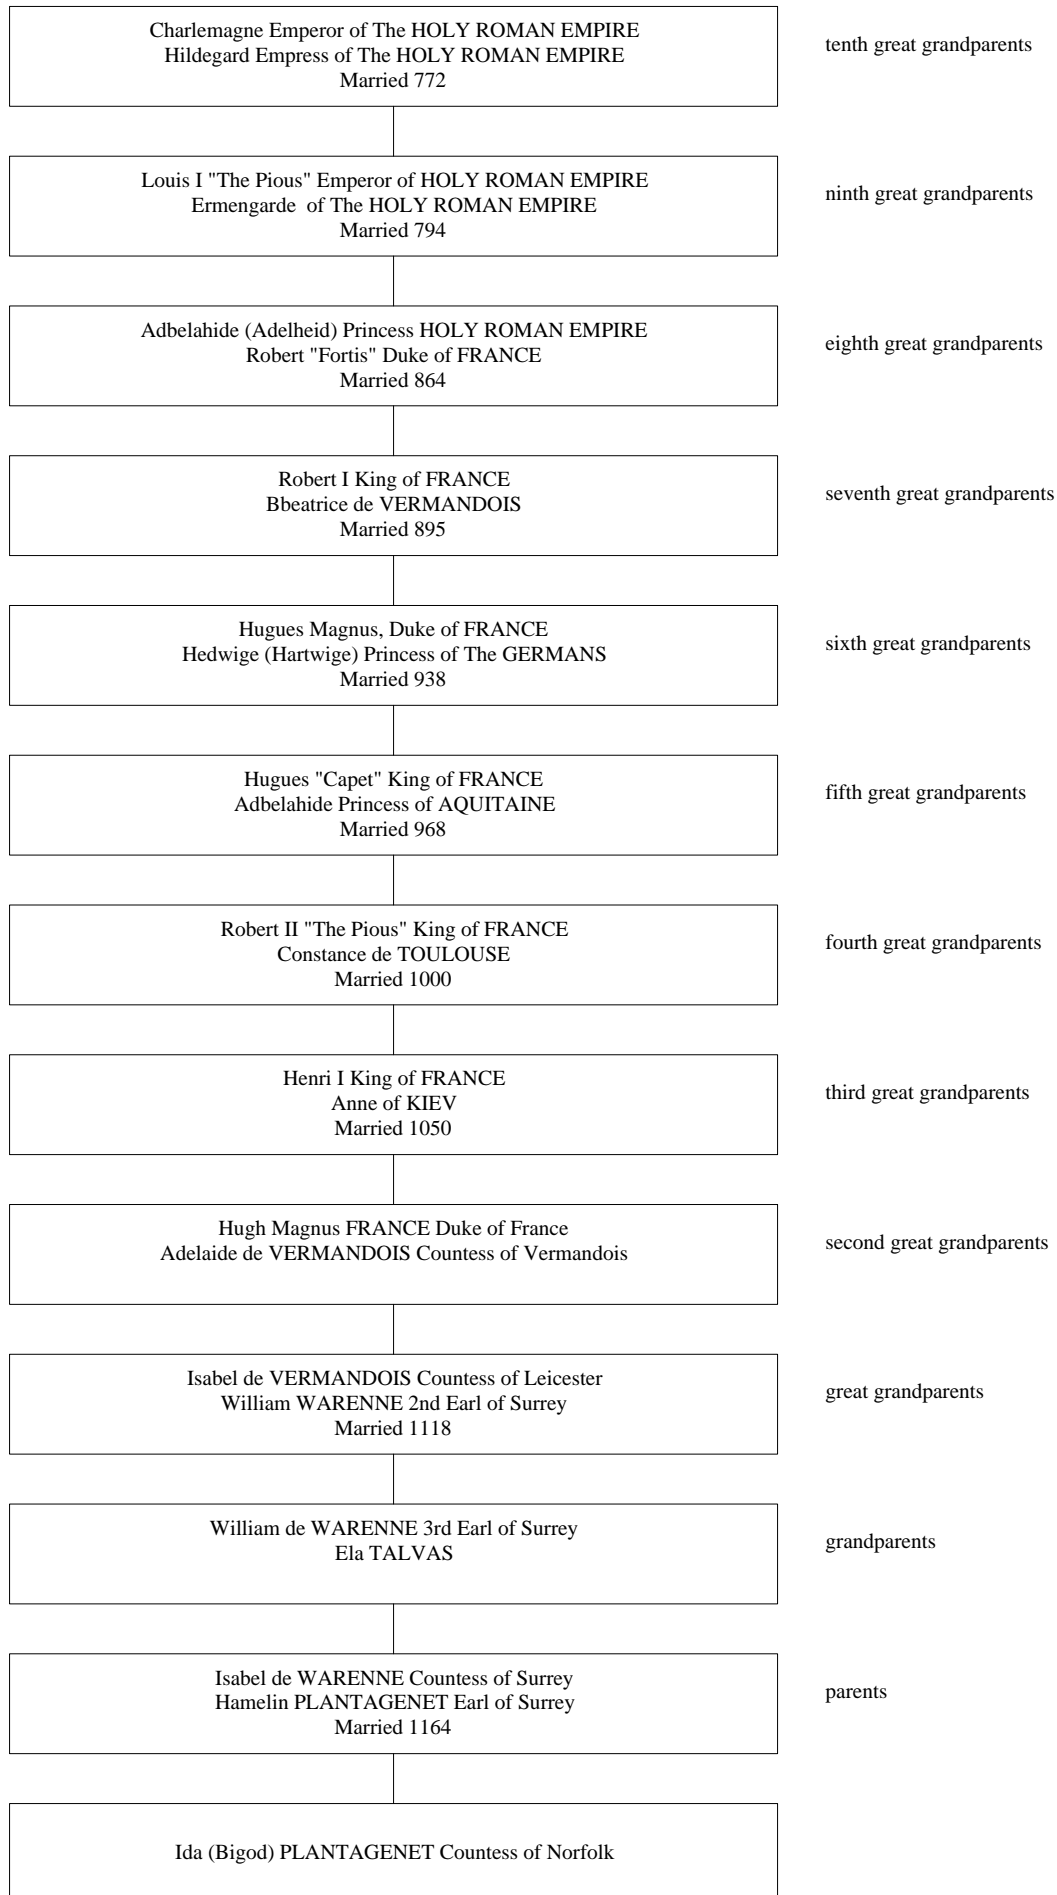

Supplementary Chart #2B