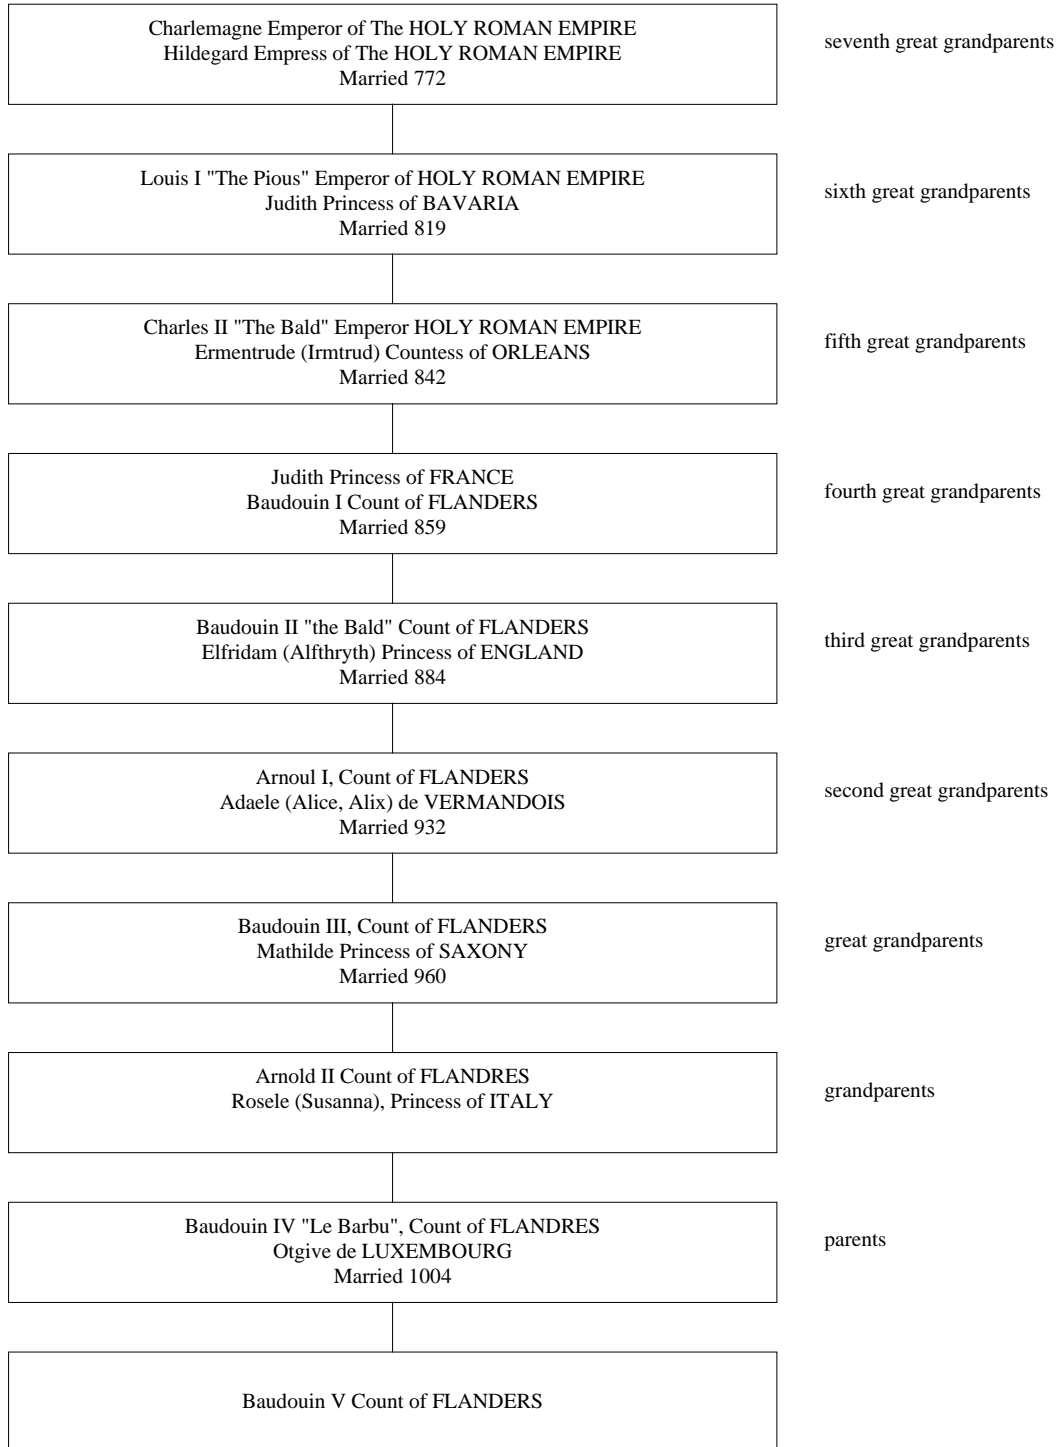

Supplementary Chart #1

Guillaume I "Le Conquerant" de NORMANDIE(William The Conqueror) Matilda Countess of Flanders Queen of ENGLAND(Daughter of Baudouin V) Married 1053-(SEE CHART #1A to Cont. to CHARLEMAGNE)	fifteenth great grandparents
Henry I "Beauclerc" King of ENGLAND Matilda "Atheling" Caennmor Princess of SCOTLAND Married 1100(SEE CHART #1D To Cont. to SCOTTISH ROYALTY)	fourteenth great grandparents
Matilda (Maud) Empress of GERMANY Geoffrey V "le Bon" PLANTAGENET Count d'Anjou Married 1127	thirteenth great grandparents
Henry II PLANTAGENET King of England Elbeonore Princess of AQUITAINE Married 1151	twelfth great grandparents
John Lackland PLANTAGENET King of England Queen Isabella de Angoulême TAILLEFER Married 1200	eleventh great grandparents
Henry III PLANTAGENET King of England Elbeonore (Lbeonor) Countess of PROVENCE Married 1236	tenth great grandparents
Edward I Longshanks PLANTAGENET King Of England Leonor Princess of CASTILE AND LEON Married 1254	ninth great grandparents
Joan de Acre PLANTAGENET(SEE CHART #1C To Cont. To SPANISH ROYALTY) Gilbert "the Red Earl" de CLARE(SEE CHART #1B to cont. to LADY GODIVA) Married 1290(ALSO SEE CHART #1E To Cont. To ALFRED THE GREAT)	eighth great grandparents
Margaret de CLARE Hugh de AUDLEY Earl of Gloucester Married 1317	seventh great grandparents
Margaret de AUDLEY Ralph de STAFFORD Baron Married 1336	sixth great grandparents
Beatrice de STAFFORD Lord Thomas de ROOS Married 1358	fifth great grandparents
Margaret ROOS Lord Reynold GREY Married 1378	fourth great grandparents
Margaret GREY William BONVILLE Knight Married 1414	third great grandparents

Supplementary Chart #1, Pg. 2

Supplementary Chart #1A

Supplementary Chart #1B

Supplementary Chart #1C

Supplementary Chart #1D

Supplementary Chart #1E

Supplementary Chart #2

Supplementary Chart #2, Pg. 2