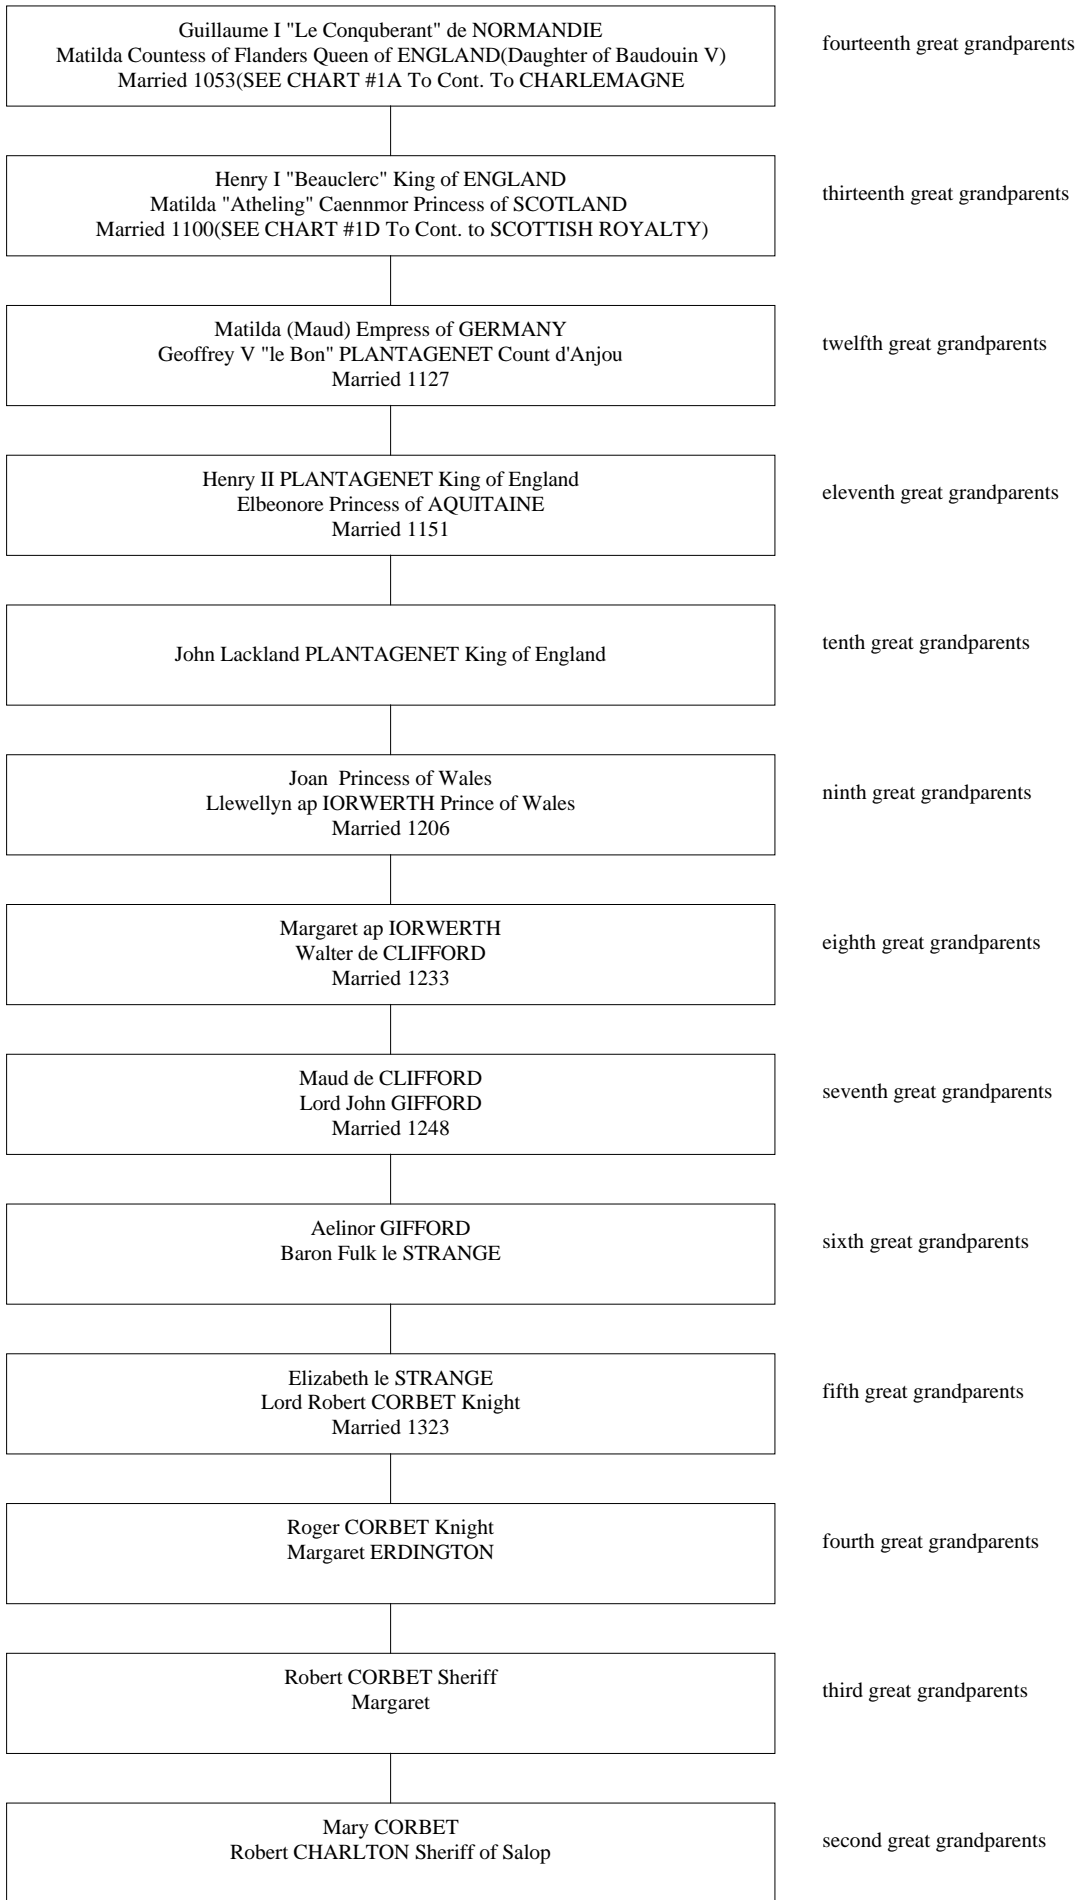

Supplementary Chart #1

Guillaume I "Le Conquerant" de NORMANDIE(William The Conqueror) Matilda Countess of Flanders Queen of ENGLAND(Daughter of Baudouin V) Married 1053-(SEE CHART #1A to Cont. to CHARLEMAGNE)	fifteenth great grandparents
Henry I "Beauclerc" King of ENGLAND Matilda "Atheling" Caennmor Princess of SCOTLAND Married 1100(SEE CHART #1D To Cont. to SCOTTISH ROYALTY)	fourteenth great grandparents
Matilda (Maud) Empress of GERMANY Geoffrey V "le Bon" PLANTAGENET Count d'Anjou Married 1127	thirteenth great grandparents
Henry II PLANTAGENET King of England Elbeonore Princess of AQUITAINE Married 1151	twelfth great grandparents
John Lackland PLANTAGENET King of England Queen Isabella de Angoulême TAILLEFER Married 1200	eleventh great grandparents
Henry III PLANTAGENET King of England Elbeonore (Lbeonor) Countess of PROVENCE Married 1236	tenth great grandparents
Edward I Longshanks PLANTAGENET King Of England Leonor Princess of CASTILE AND LEON Married 1254	ninth great grandparents
Joan de Acre PLANTAGENET(SEE CHART #1C To Cont. To SPANISH ROYALTY) Gilbert "the Red Earl" de CLARE(SEE CHART #1B to cont. to LADY GODIVA) Married 1290(ALSO SEE CHART #1E To Cont. To ALFRED THE GREAT)	eighth great grandparents
Margaret de CLARE Hugh de AUDLEY Earl of Gloucester Married 1317	seventh great grandparents
Margaret de AUDLEY Ralph de STAFFORD Baron Married 1336	sixth great grandparents
Beatrice de STAFFORD Lord Thomas de ROOS Married 1358	fifth great grandparents
Margaret ROOS Lord Reynold GREY Married 1378	fourth great grandparents
Margaret GREY William BONVILLE Knight Married 1414	third great grandparents

Supplementary Chart #1, Pg. 2

Supplementary Chart #1A

Supplementary Chart #1B

Supplementary Chart #1C

Supplementary Chart #1D

Supplementary Chart #1E

Supplementary Chart #2

Supplementary Chart #2, Pg. 2