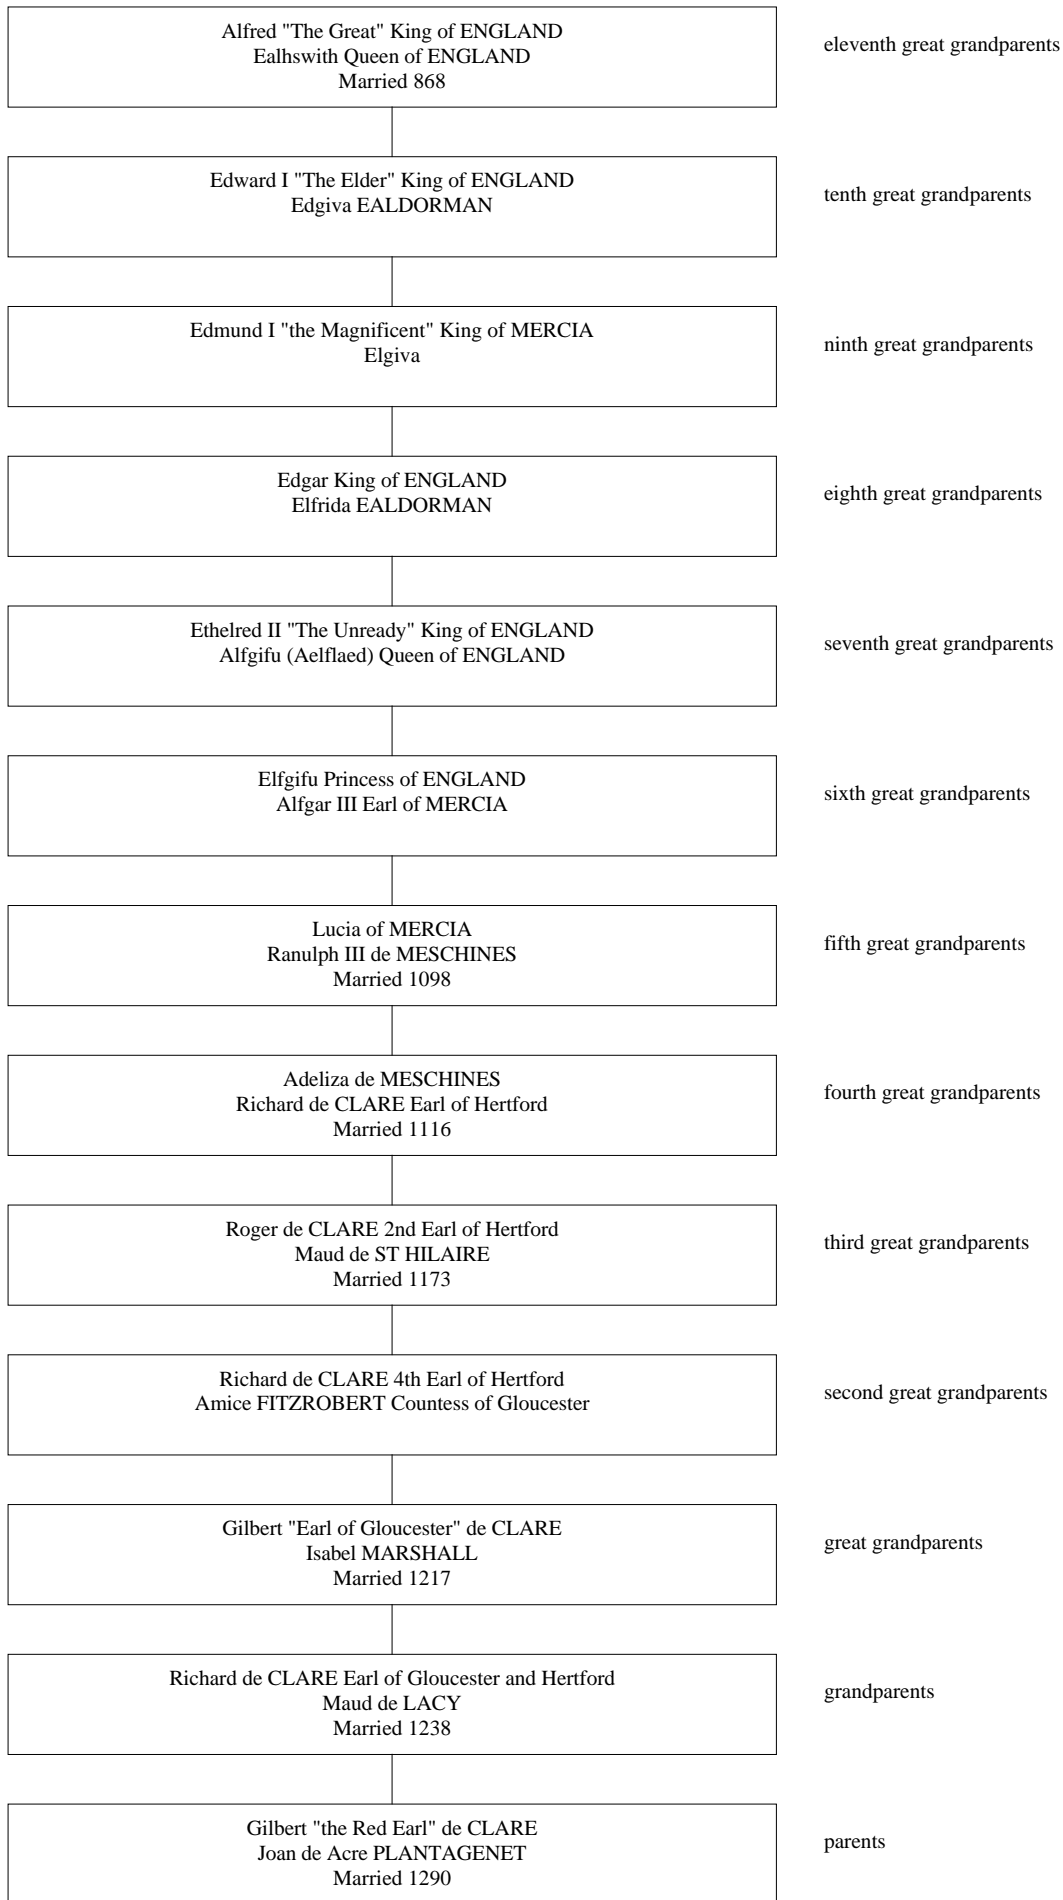

Supplementary Chart #1

Guillaume I "Le Conquerant" de NORMANDIE(William The Conqueror) Matilda Countess of Flanders Queen of ENGLAND(Daughter of Baudouin V) Married 1053-(SEE CHART #1A to Cont. to CHARLEMAGNE)	fifteenth great grandparents
Henry I "Beauclerc" King of ENGLAND Matilda "Atheling" Caennmor Princess of SCOTLAND Married 1100(SEE CHART #1D To Cont. to SCOTTISH ROYALTY)	fourteenth great grandparents
Matilda (Maud) Empress of GERMANY Geoffrey V "le Bon" PLANTAGENET Count d'Anjou Married 1127	thirteenth great grandparents
Henry II PLANTAGENET King of England Elbeonore Princess of AQUITAINE Married 1151	twelfth great grandparents
John Lackland PLANTAGENET King of England Queen Isabella de Angoulême TAILLEFER Married 1200	eleventh great grandparents
Henry III PLANTAGENET King of England Elbeonore (Lbeonor) Countess of PROVENCE Married 1236	tenth great grandparents
Edward I Longshanks PLANTAGENET King Of England Leonor Princess of CASTILE AND LEON Married 1254	ninth great grandparents
Joan de Acre PLANTAGENET(SEE CHART #1C To Cont. To SPANISH ROYALTY) Gilbert "the Red Earl" de CLARE(SEE CHART #1B to cont. to LADY GODIVA) Married 1290(ALSO SEE CHART #1E To Cont. To ALFRED THE GREAT)	eighth great grandparents
Margaret de CLARE Hugh de AUDLEY Earl of Gloucester Married 1317	seventh great grandparents
Margaret de AUDLEY Ralph de STAFFORD Baron Married 1336	sixth great grandparents
Beatrice de STAFFORD Lord Thomas de ROOS Married 1358	fifth great grandparents
Margaret ROOS Lord Reynold GREY Married 1378	fourth great grandparents
Margaret GREY William BONVILLE Knight Married 1414	third great grandparents

Supplementary Chart #1, Pg. 2

Supplementary Chart #1A

Supplementary Chart #1B

Supplementary Chart #1C

Supplementary Chart #1D

Supplementary Chart #1E

Supplementary Chart #2

Supplementary Chart #2, Pg. 2