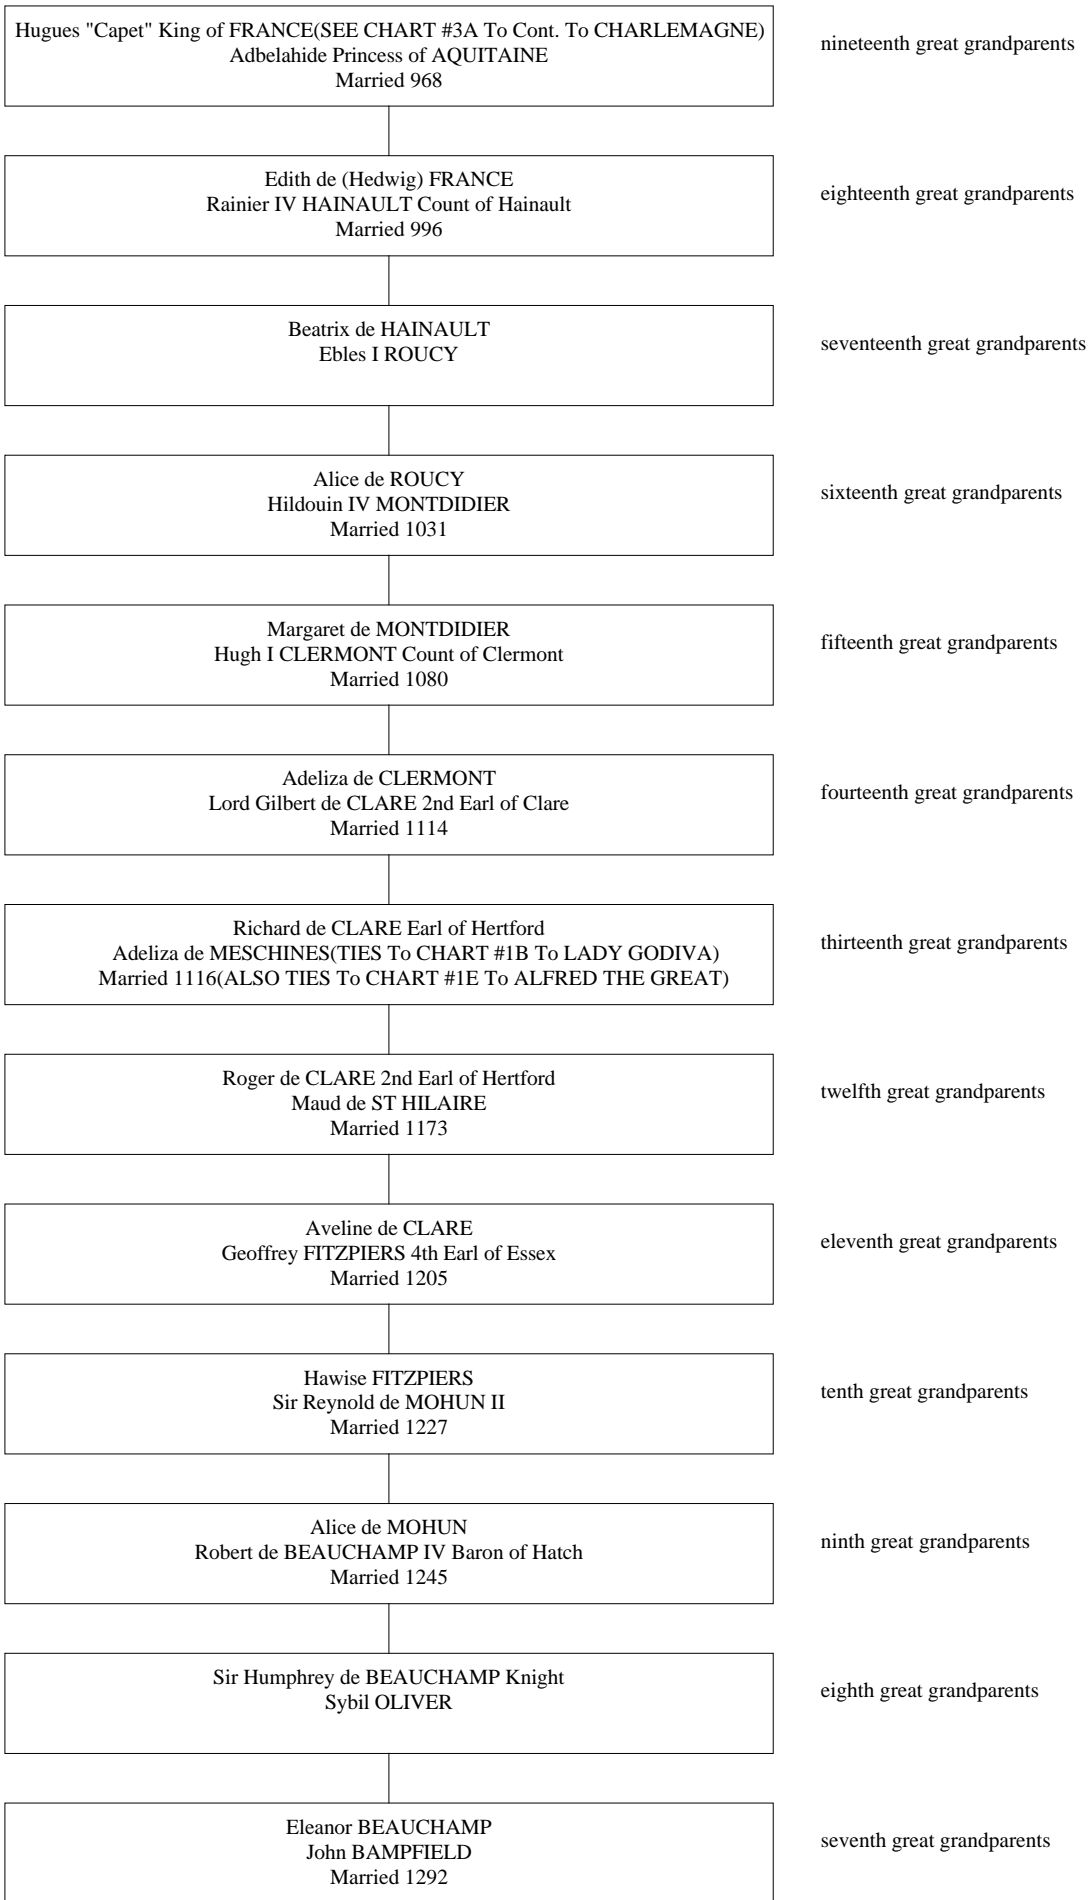

Supplementary Chart #1

Guillaume I "Le Conquerant" de NORMANDIE(William The Conqueror) Matilda Countess of Flanders Queen of ENGLAND(Daughter of Baudouin V) Married 1053-(SEE CHART #1A to Cont. to CHARLEMAGNE)	fifteenth great grandparents
Henry I "Beauclerc" King of ENGLAND Matilda "Atheling" Caennmor Princess of SCOTLAND Married 1100(SEE CHART #1D To Cont. to SCOTTISH ROYALTY)	fourteenth great grandparents
Matilda (Maud) Empress of GERMANY Geoffrey V "le Bon" PLANTAGENET Count d'Anjou Married 1127	thirteenth great grandparents
Henry II PLANTAGENET King of England Elbeonore Princess of AQUITAINE Married 1151	twelfth great grandparents
John Lackland PLANTAGENET King of England Queen Isabella de Angoulême TAILLEFER Married 1200	eleventh great grandparents
Henry III PLANTAGENET King of England Elbeonore (Lbeonor) Countess of PROVENCE Married 1236	tenth great grandparents
Edward I Longshanks PLANTAGENET King Of England Leonor Princess of CASTILE AND LEON Married 1254	ninth great grandparents
Joan de Acre PLANTAGENET(SEE CHART #1C To Cont. To SPANISH ROYALTY) Gilbert "the Red Earl" de CLARE(SEE CHART #1B to cont. to LADY GODIVA) Married 1290(ALSO SEE CHART #1E To Cont. To ALFRED THE GREAT)	eighth great grandparents
Margaret de CLARE Hugh de AUDLEY Earl of Gloucester Married 1317	seventh great grandparents
Margaret de AUDLEY Ralph de STAFFORD Baron Married 1336	sixth great grandparents
Beatrice de STAFFORD Lord Thomas de ROOS Married 1358	fifth great grandparents
Margaret ROOS Lord Reynold GREY Married 1378	fourth great grandparents
Margaret GREY William BONVILLE Knight Married 1414	third great grandparents

Supplementary Chart #2A

Supplementary Chart #2A, Pg. 2

Supplementary Chart #2B

Supplementary Chart #3

Supplementary Chart #3, Pg. 2

Supplementary Chart #3A

Supplementary Chart #4

Supplementary Chart #4, Pg. 2