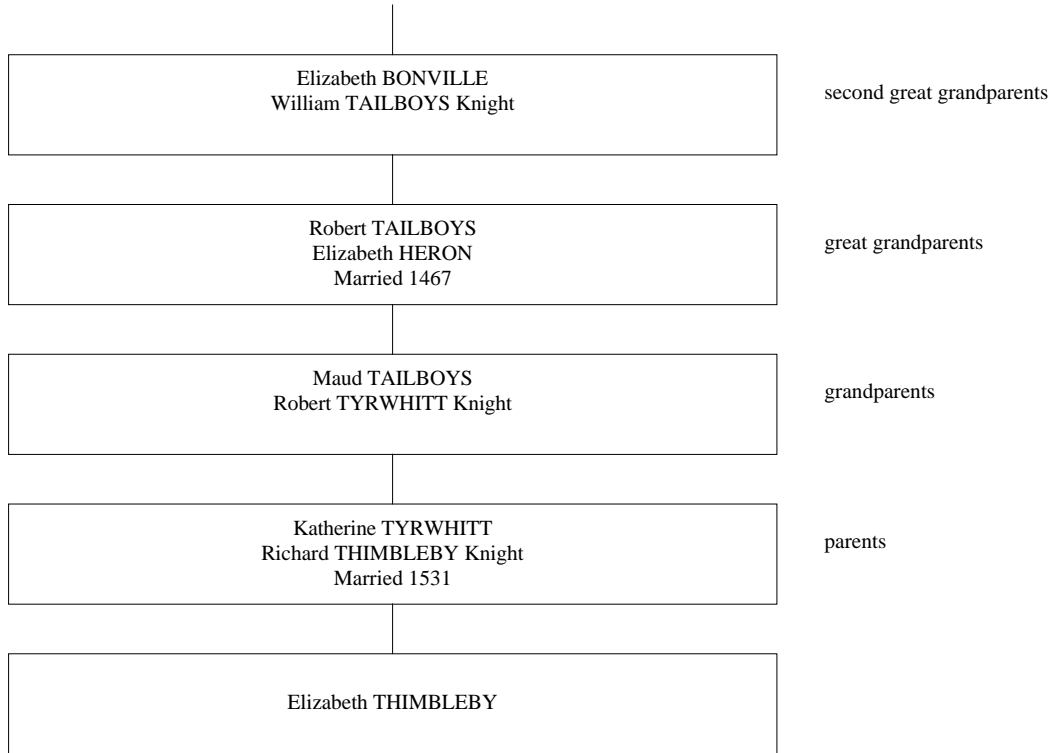

Supplementary Chart #1

Guillaume I "Le Conquerant" de NORMANDIE(William The Conqueror) Matilda Countess of Flanders Queen of ENGLAND(Daughter of Baudouin V) Married 1053-(SEE CHART #1A to Cont. to CHARLEMAGNE)	fifteenth great grandparents
Henry I "Beauclerc" King of ENGLAND Matilda "Atheling" Caennmor Princess of SCOTLAND Married 1100(SEE CHART #1D To Cont. to SCOTTISH ROYALTY)	fourteenth great grandparents
Matilda (Maud) Empress of GERMANY Geoffrey V "le Bon" PLANTAGENET Count d'Anjou Married 1127	thirteenth great grandparents
Henry II PLANTAGENET King of England Elbeonore Princess of AQUITAINE Married 1151	twelfth great grandparents
John Lackland PLANTAGENET King of England Queen Isabella de Angoulême TAILLEFER Married 1200	eleventh great grandparents
Henry III PLANTAGENET King of England Elbeonore (Lbeonor) Countess of PROVENCE Married 1236	tenth great grandparents
Edward I Longshanks PLANTAGENET King Of England Leonor Princess of CASTILE AND LEON Married 1254	ninth great grandparents
Joan de Acre PLANTAGENET(SEE CHART #1C To Cont. To SPANISH ROYALTY) Gilbert "the Red Earl" de CLARE(SEE CHART #1B to cont. to LADY GODIVA) Married 1290(ALSO SEE CHART #1E To Cont. To ALFRED THE GREAT)	eighth great grandparents
Margaret de CLARE Hugh de AUDLEY Earl of Gloucester Married 1317	seventh great grandparents
Margaret de AUDLEY Ralph de STAFFORD Baron Married 1336	sixth great grandparents
Beatrice de STAFFORD Lord Thomas de ROOS Married 1358	fifth great grandparents
Margaret ROOS Lord Reynold GREY Married 1378	fourth great grandparents
Margaret GREY William BONVILLE Knight Married 1414	third great grandparents

Supplementary Chart #1, Pg. 2

Supplementary Chart #1A

Supplementary Chart #1B

Supplementary Chart #1C

Supplementary Chart #1D

Supplementary Chart #1E

Supplementary Chart #2

Supplementary Chart #2, Pg. 2